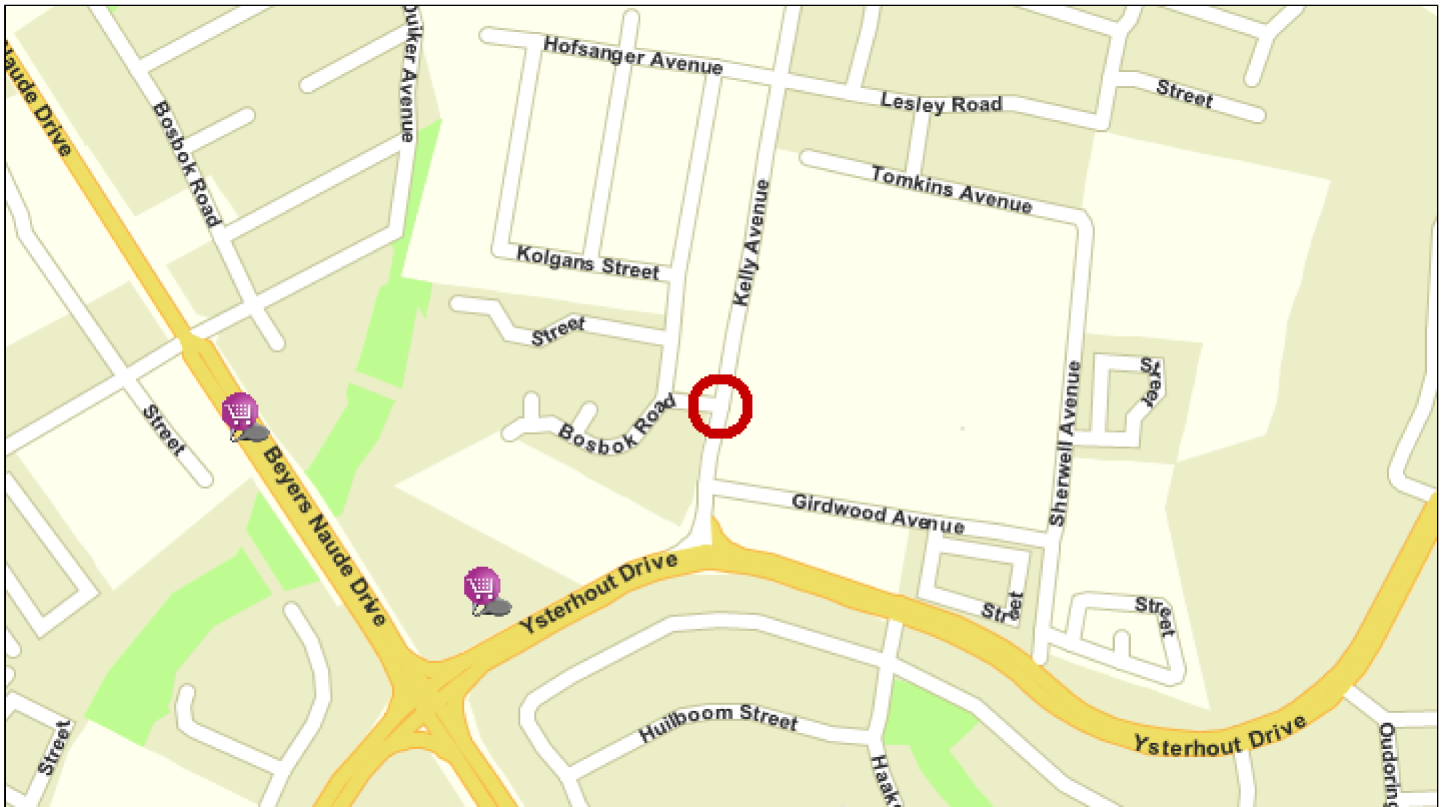

### Location Map

Location : GAUTENG > ROODEPOORT > RANDPARKRIF > BOSBOK ROAD , KELLY AVENUE

Information deemed reliable but not guaranteed.

Maps and Directions is published by Trudon (formerly known as TDS Directory Operations) © 2009 Trudon . All rights reserved.